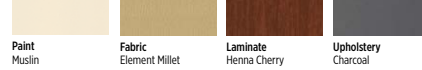

Materials

Paint Muslin
Fabric Element Millet
Laminate Henna Cherry
Upholstery Charcoal