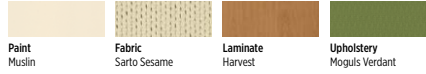

8x6 — 48 sqft

Features: Accelerate 72" panel, shelf and worksurfaces; systems pedestals.

M

Materials

8x6 — 48 sqft

Features: Accelerate panels; Voi worksurface, systems pedestals.

P

Materials

8x6 — 48 sqft

Features: Accelerate panels, overhead, shelf and worksurfaces; Flagship pedestals.

N

Materials

8x6 — 48 sqft

Features: Accelerate panels, worksurfaces and shelves; Flagship pedestals.

Q

Materials

8x6 — 48 sqft

Features: Accelerate top tier glass panels and fabric stackers; systems worksurfaces; Voi overheads and pedestals; tool rail and accessories.

O

Materials

8x6 — 48 sqft

Features: Accelerate top tier glass panels and fabric stackers, Voi worksurfaces; Abound overhead and shelf.

R

Materials