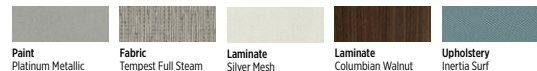

Materials

Paint Platinum Metallic
Fabric Tempest Full Steam
Laminate Silver Mesh
Laminate Columbian Walnut
Upholstery Inertia Surf

6x6 — 36 sqft

Features: Accelerate top tier glass panels; Voi worksurfaces, overheads and pedestals; tool rails and accessories.