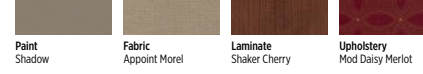

8x6 — 48 sqft

Features: Accelerate 72" panel, shelf and worksurfaces; systems pedestals.

M

Materials

8x6 — 48 sqft

Features: Accelerate panels; Voi worksurface, systems pedestals.

P

Materials

8x6 — 48 sqft

Features: Accelerate panels, overhead, shelf and worksurfaces; Flagship pedestals.

N

Materials

8x6 — 48 sqft

Features: Accelerate panels, worksurfaces and shelves; Flagship pedestals.

Q

Materials

8x6 — 48 sqft

Features: Accelerate top tier glass panels and fabric stackers; systems worksurfaces; Voi overheads and pedestals; tool rail and accessories.

O

Materials

8x6 — 48 sqft

Features: Accelerate top tier glass panels and fabric stackers, Voi worksurfaces; Abound overhead and shelf.

R

Materials