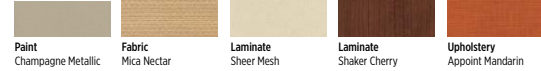

Materials

Paint Champagne Metallic
Fabric Mica Nectar
Laminate Sheer Mesh
Laminate Shaker Cherry
Upholstery Appoint Mandarin