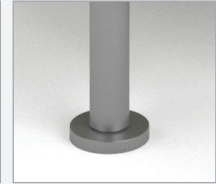

### LOUNGE SEATING

Round Lounge  
Specs:  
28"H x 33 1/2"W x 29"D

Square Lounge  
Specs:  
28"H x 34 1/2"W x 28 1/2"D

Modular End (R/L)  
Specs:  
28"H x 28 1/2"W x 28 1/2"D

Modular Chair  
Specs:  
28"H x 28 3/4"W x 28 1/2"D

### LOUNGE SEATING LEG OPTIONS

Choose tapered round or square legs for a sleek profile and conventional aesthetic. The disc leg offers a more contemporary look, while the casters increase mobility.

TAPERED ROUND LEG

TAPERED SQUARE LEG

CASTER\*

HEIGHT ADJUSTABLE  
DISC LEG