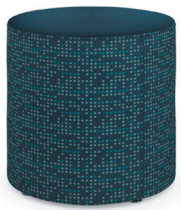

# HON

**FLOCK<sup>®</sup>**  
Seating

### CASUAL SEATING

Cylinder  
Specs:  
17"H x 18 1/2" Diameter

Cube  
Specs:  
17"H x 18 1/2"D x 18 1/2"W

4-Leg Stool  
Specs:  
40 7/8"H x 15 7/8"D Seat x 18"W  
Seat, Back Angle 12°

Casual Lounge Chair  
Specs:  
32 1/2"H x 17 1/2" D Seat x 22"W  
Seat, Back Angle 18°

Casual Guest Chair  
Specs:  
32 1/2"H x 16 1/8"D Seat x 19"W  
Seat, Back Angle 15°

### LOUNGE SEATING

Round Lounge  
Specs:  
28"H x 33 1/2"W x 29"D

Square Lounge  
Specs:  
28"H x 34 1/2"W x 28 1/2"D

Modular End (R/L)  
Specs:  
28"H x 28 1/2"W x 28 1/2"D

Modular Chair  
Specs:  
28"H x 28 3/4"W x 28 1/2"D